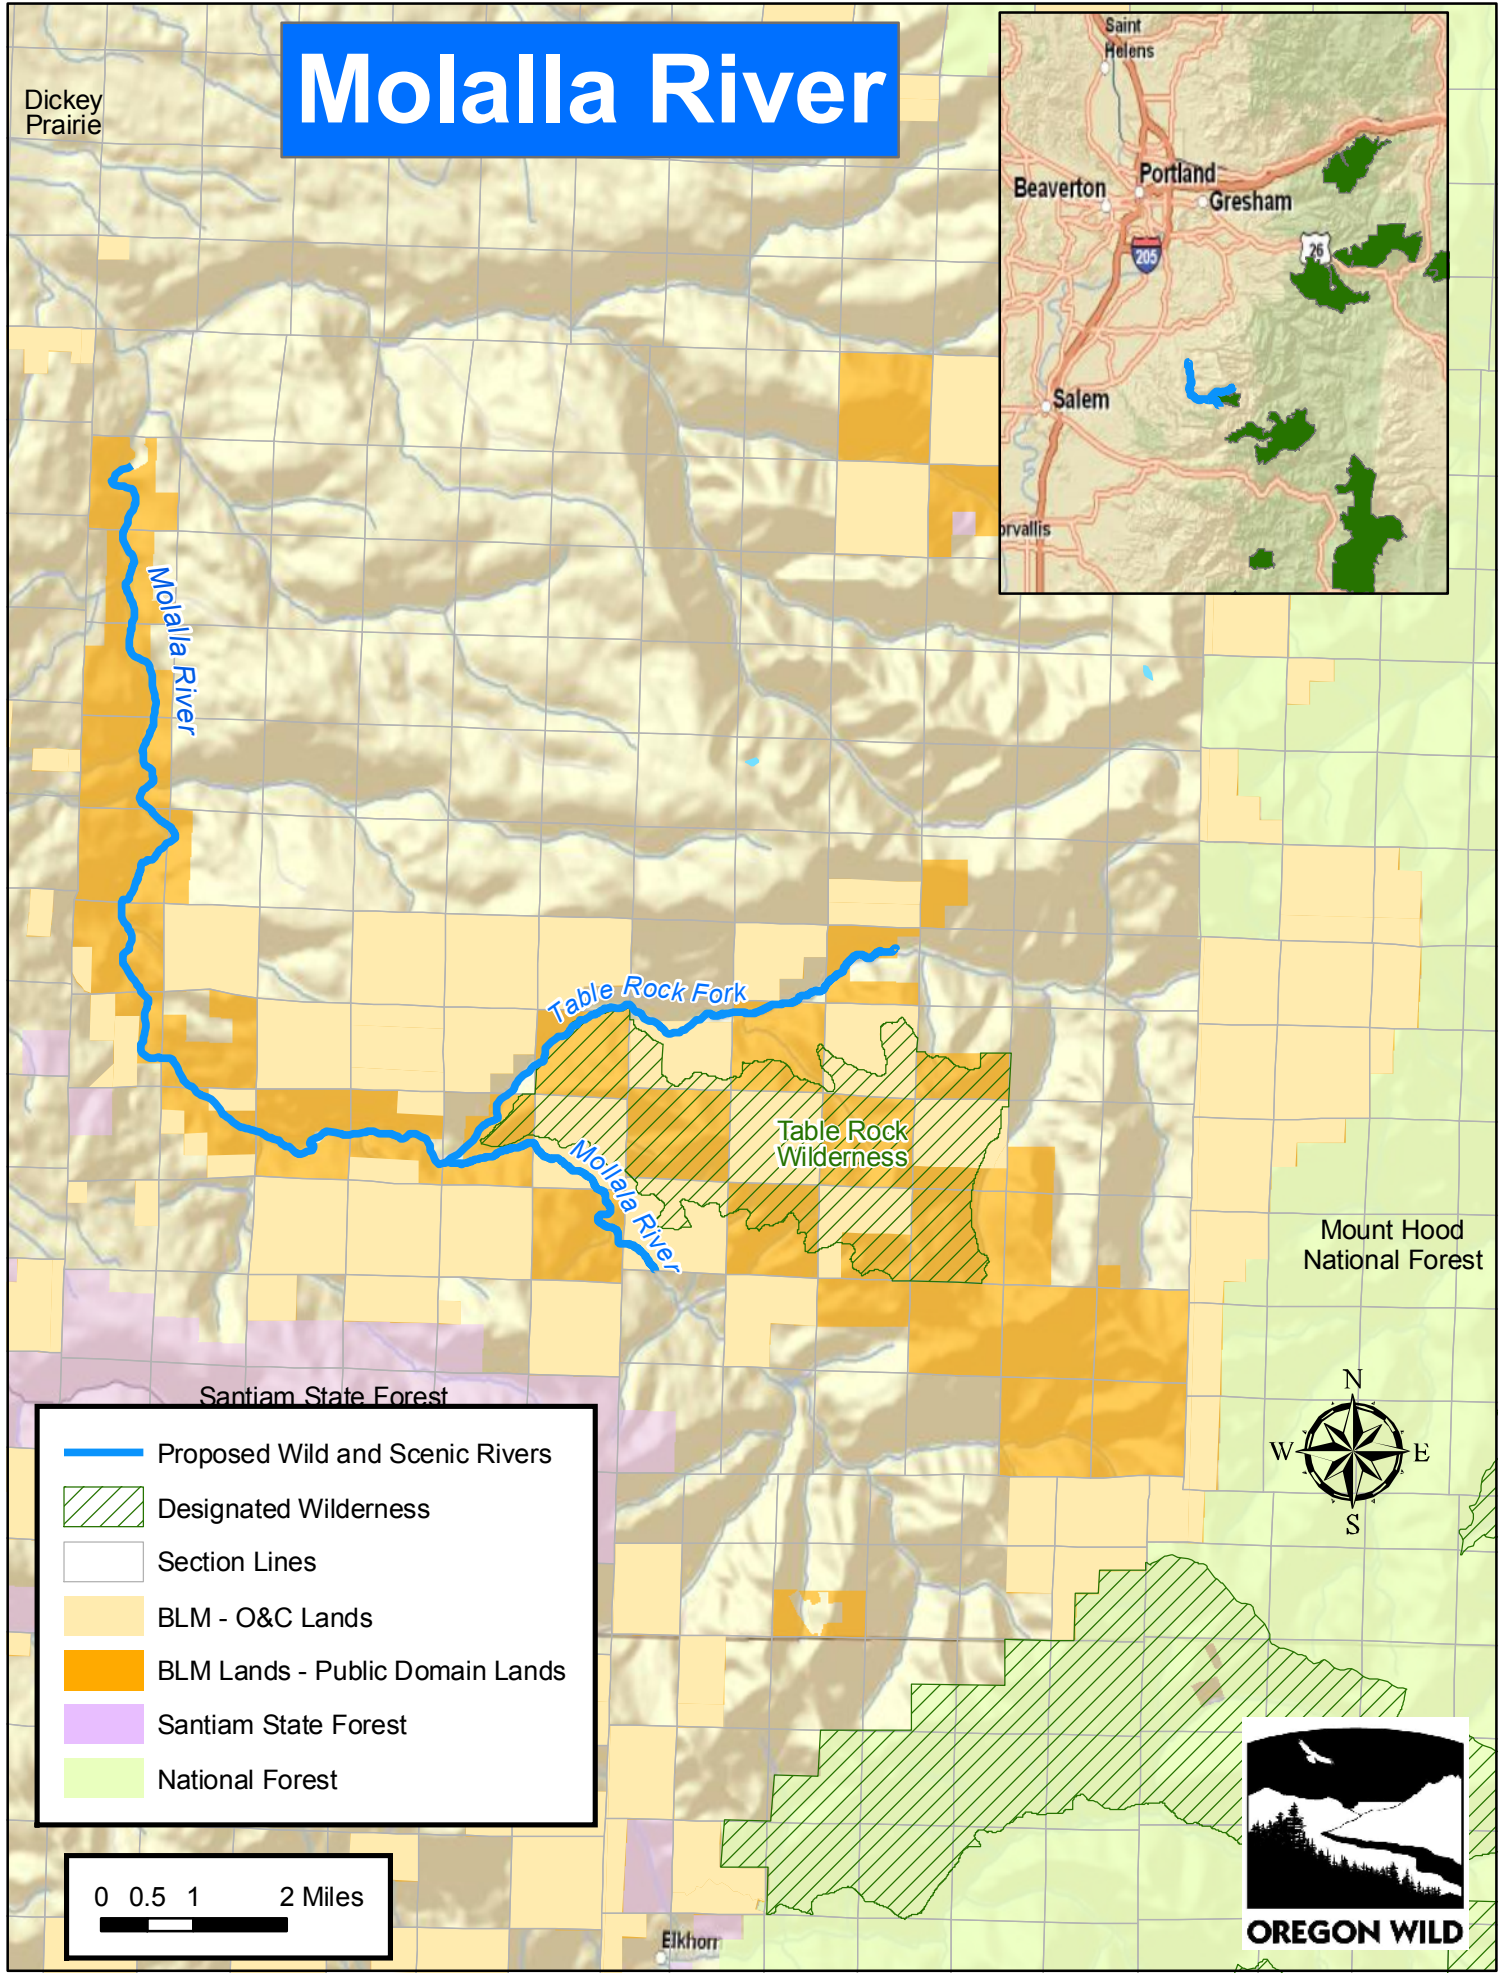

Molalla River

Dickey Prairie

Mount Hood National Forest

Santiam State Forest

-  Proposed Wild and Scenic Rivers
-  Designated Wilderness
-  Section Lines
-  BLM - O&C Lands
-  BLM Lands - Public Domain Lands
-  Santiam State Forest
-  National Forest