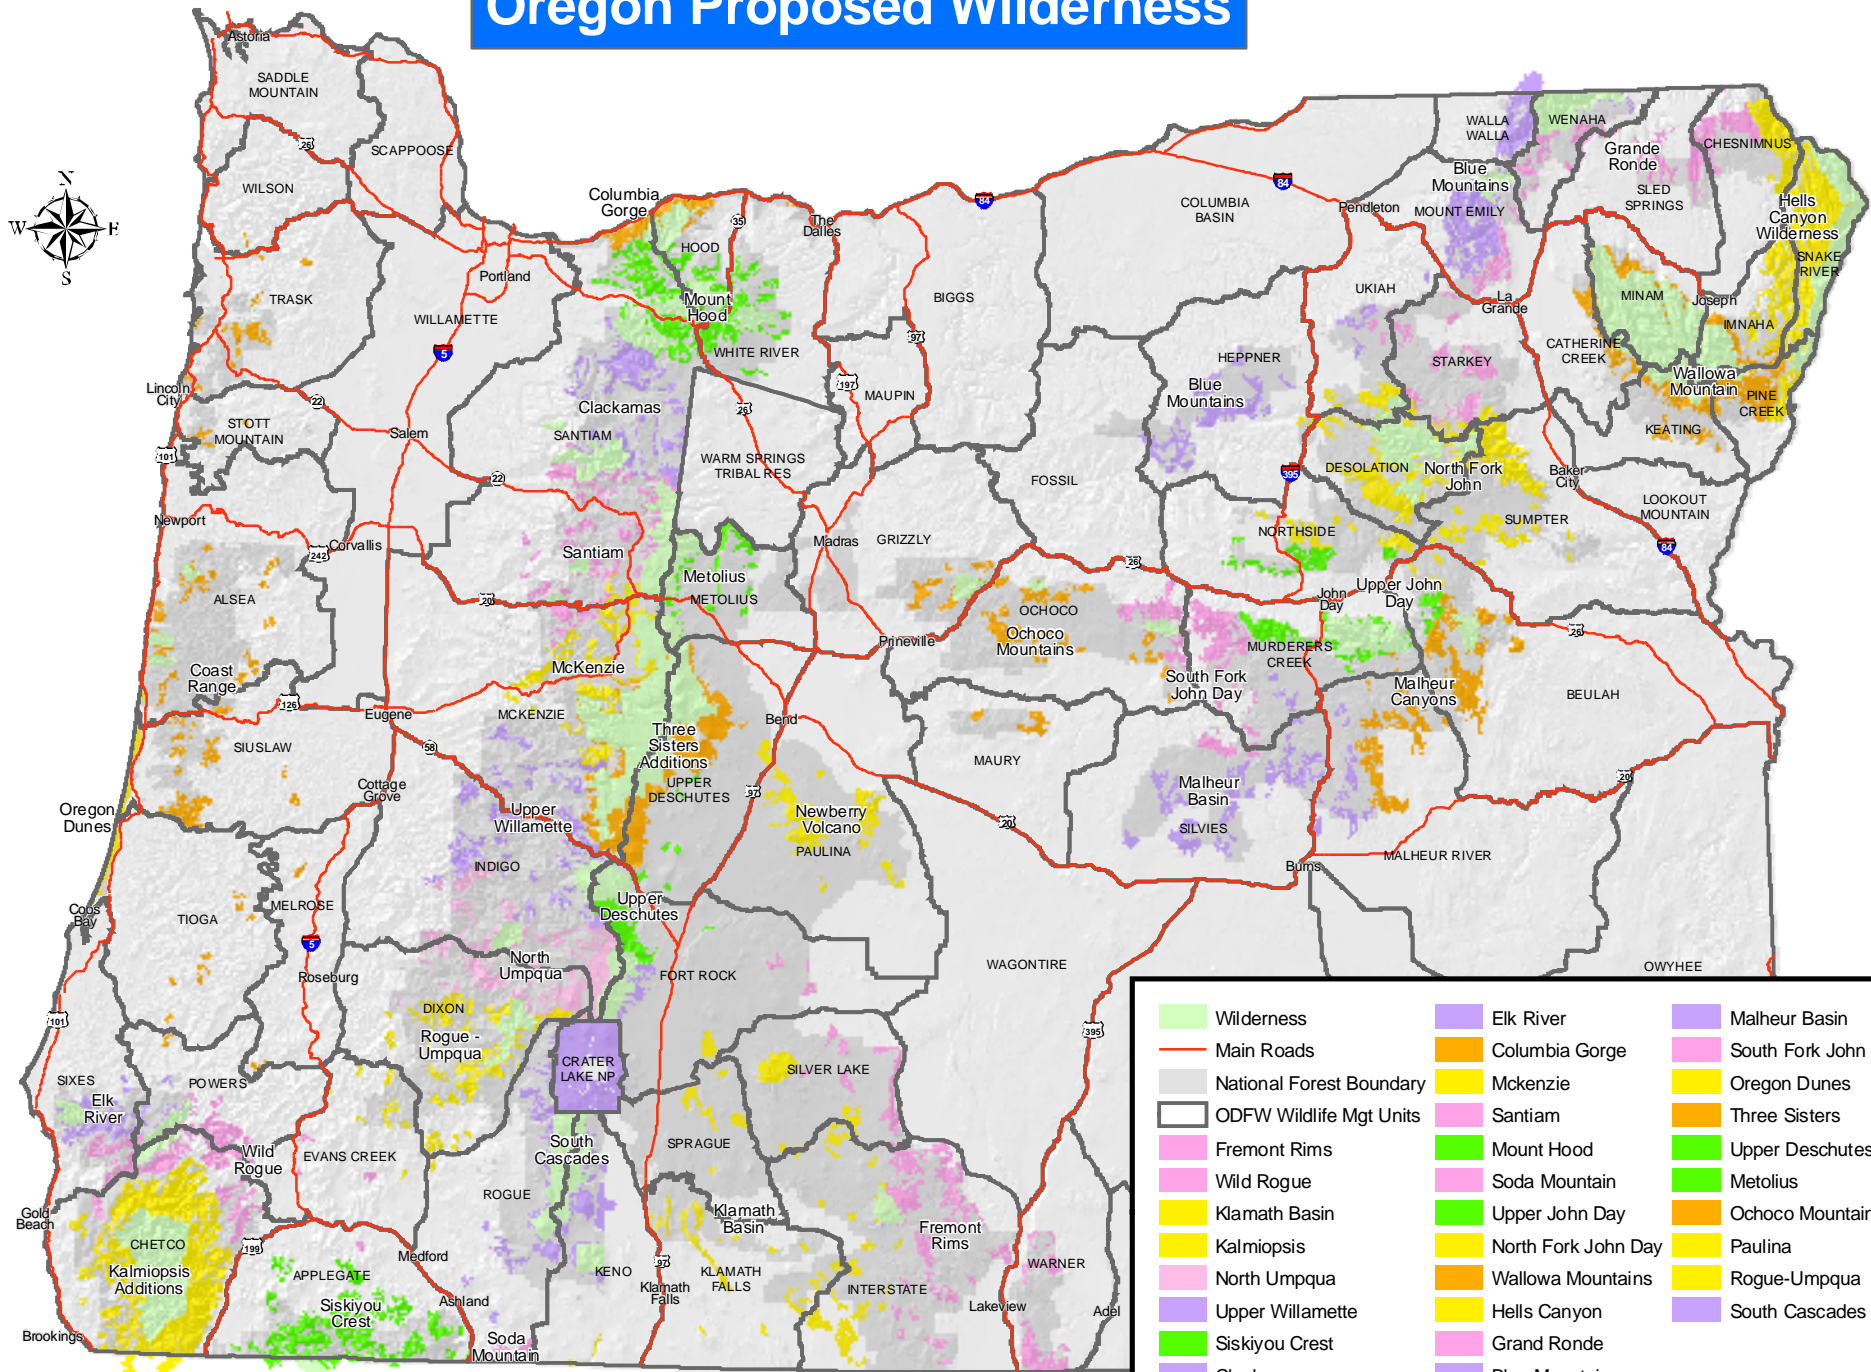

Oregon Proposed Wilderness

0 25 50 100 Miles

	Wilderness		Elk River		Malheur Basin
	Main Roads		Columbia Gorge		South Fork John Day
	National Forest Boundary		Mckenzie		Oregon Dunes
	ODFW Wildlife Mgt Units		Santiam		Three Sisters
	Fremont Rims		Mount Hood		Upper Deschutes
	Wild Rogue		Soda Mountain		Metolius
	Klamath Basin		Upper John Day		Ochoco Mountains
	Kalmiopsis		North Fork John Day		Paulina
	North Umpqua		Wallowa Mountains		Rogue-Umpqua
	Upper Willamette		Hells Canyon		South Cascades
	Siskiyou Crest		Grand Ronde		
	Clackamas		Blue Mountains		
	Coast Range		Malheur Canyons		