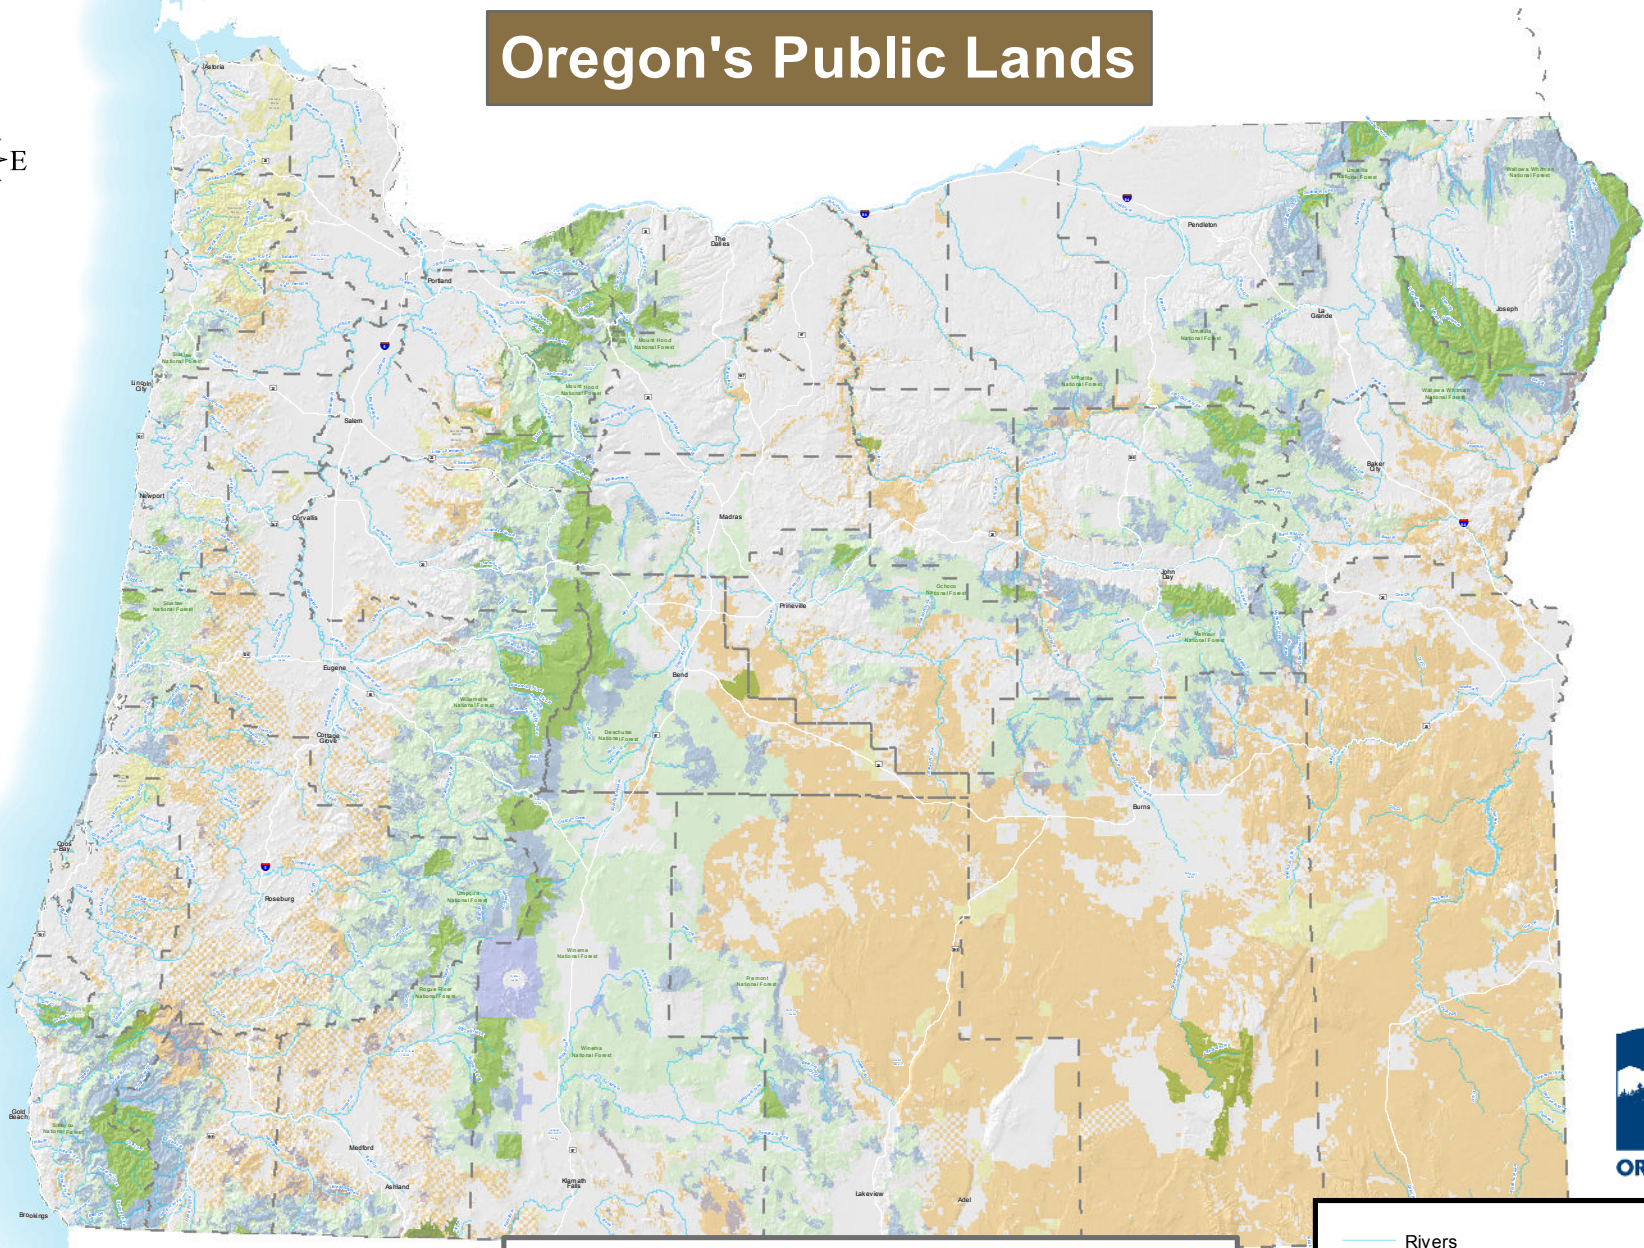

Oregon's Public Lands

Oregon State = 63 million acres
National Forest Lands = 16 million acres
Bureau of Land Management (BLM) = 16 million acres
Wilderness = 2.5 million acres
Forest Service Roadless Inventory = 2 million acres
Total Potential Forest Wilderness = 4.8 million acres

- Rivers
- Designated Wilderness
- State Lands
- Other Potential Wilderness
- National Forest Boundary
- Bureau of Land Management (BLM)