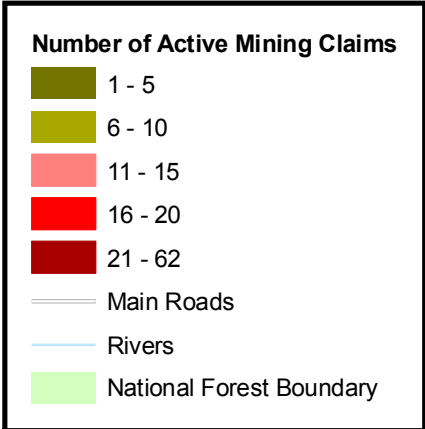

Mining Claim Density in Oregon

Mining claim density data from BLM LR2000

Map by Erik Fernandez 1.27.2010