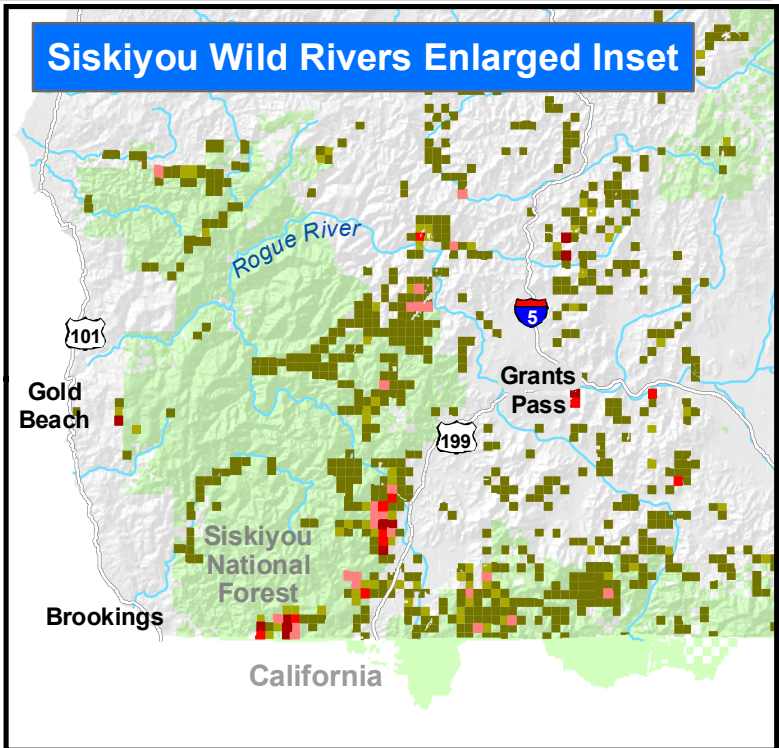

Mining Claim Density in Oregon

Mining claim density data from BLM LR2000

Map by Erik Fernandez 1.27.2010