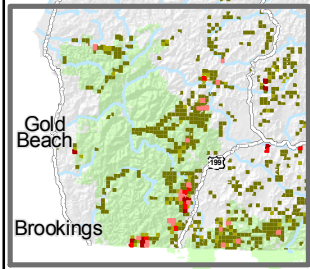

Mining Claim Density in Oregon

Mining claim density data from BLM LR2000

Map by Erik Fernandez 1.27.2010