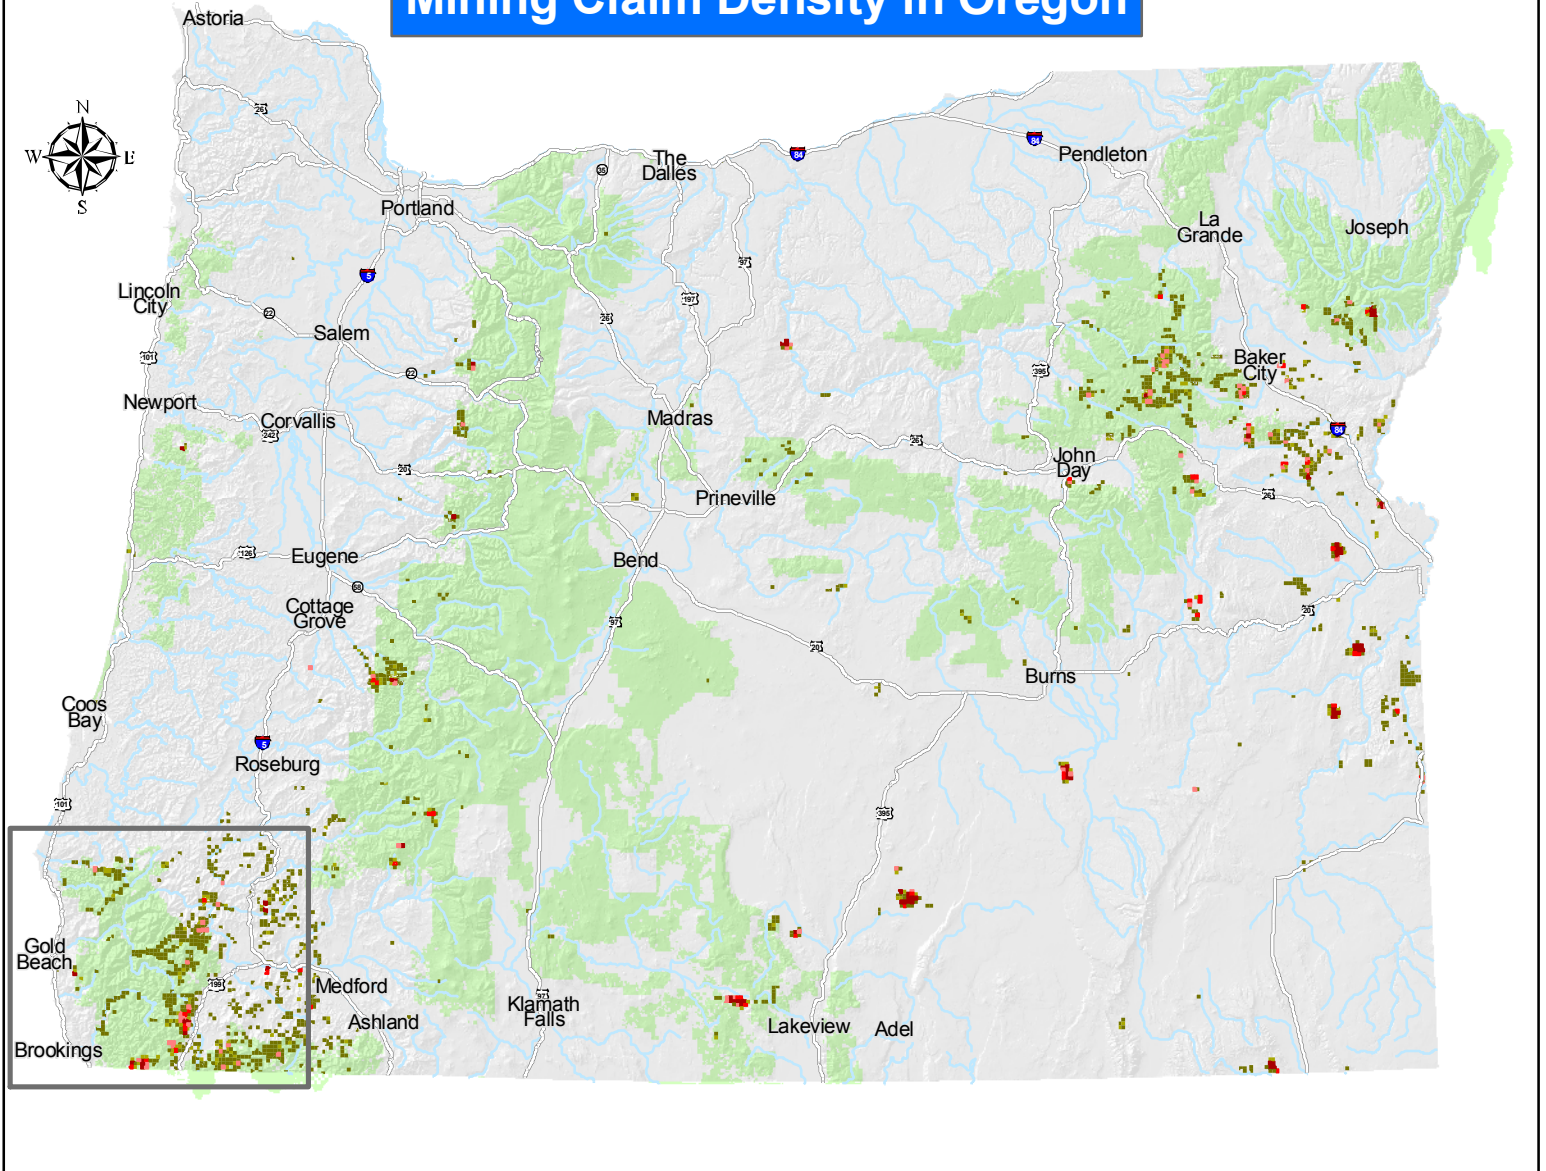

Mining Claim Density in Oregon

Mining claim density data from BLM LR2000

Map by Erik Fernandez 1.27.2010