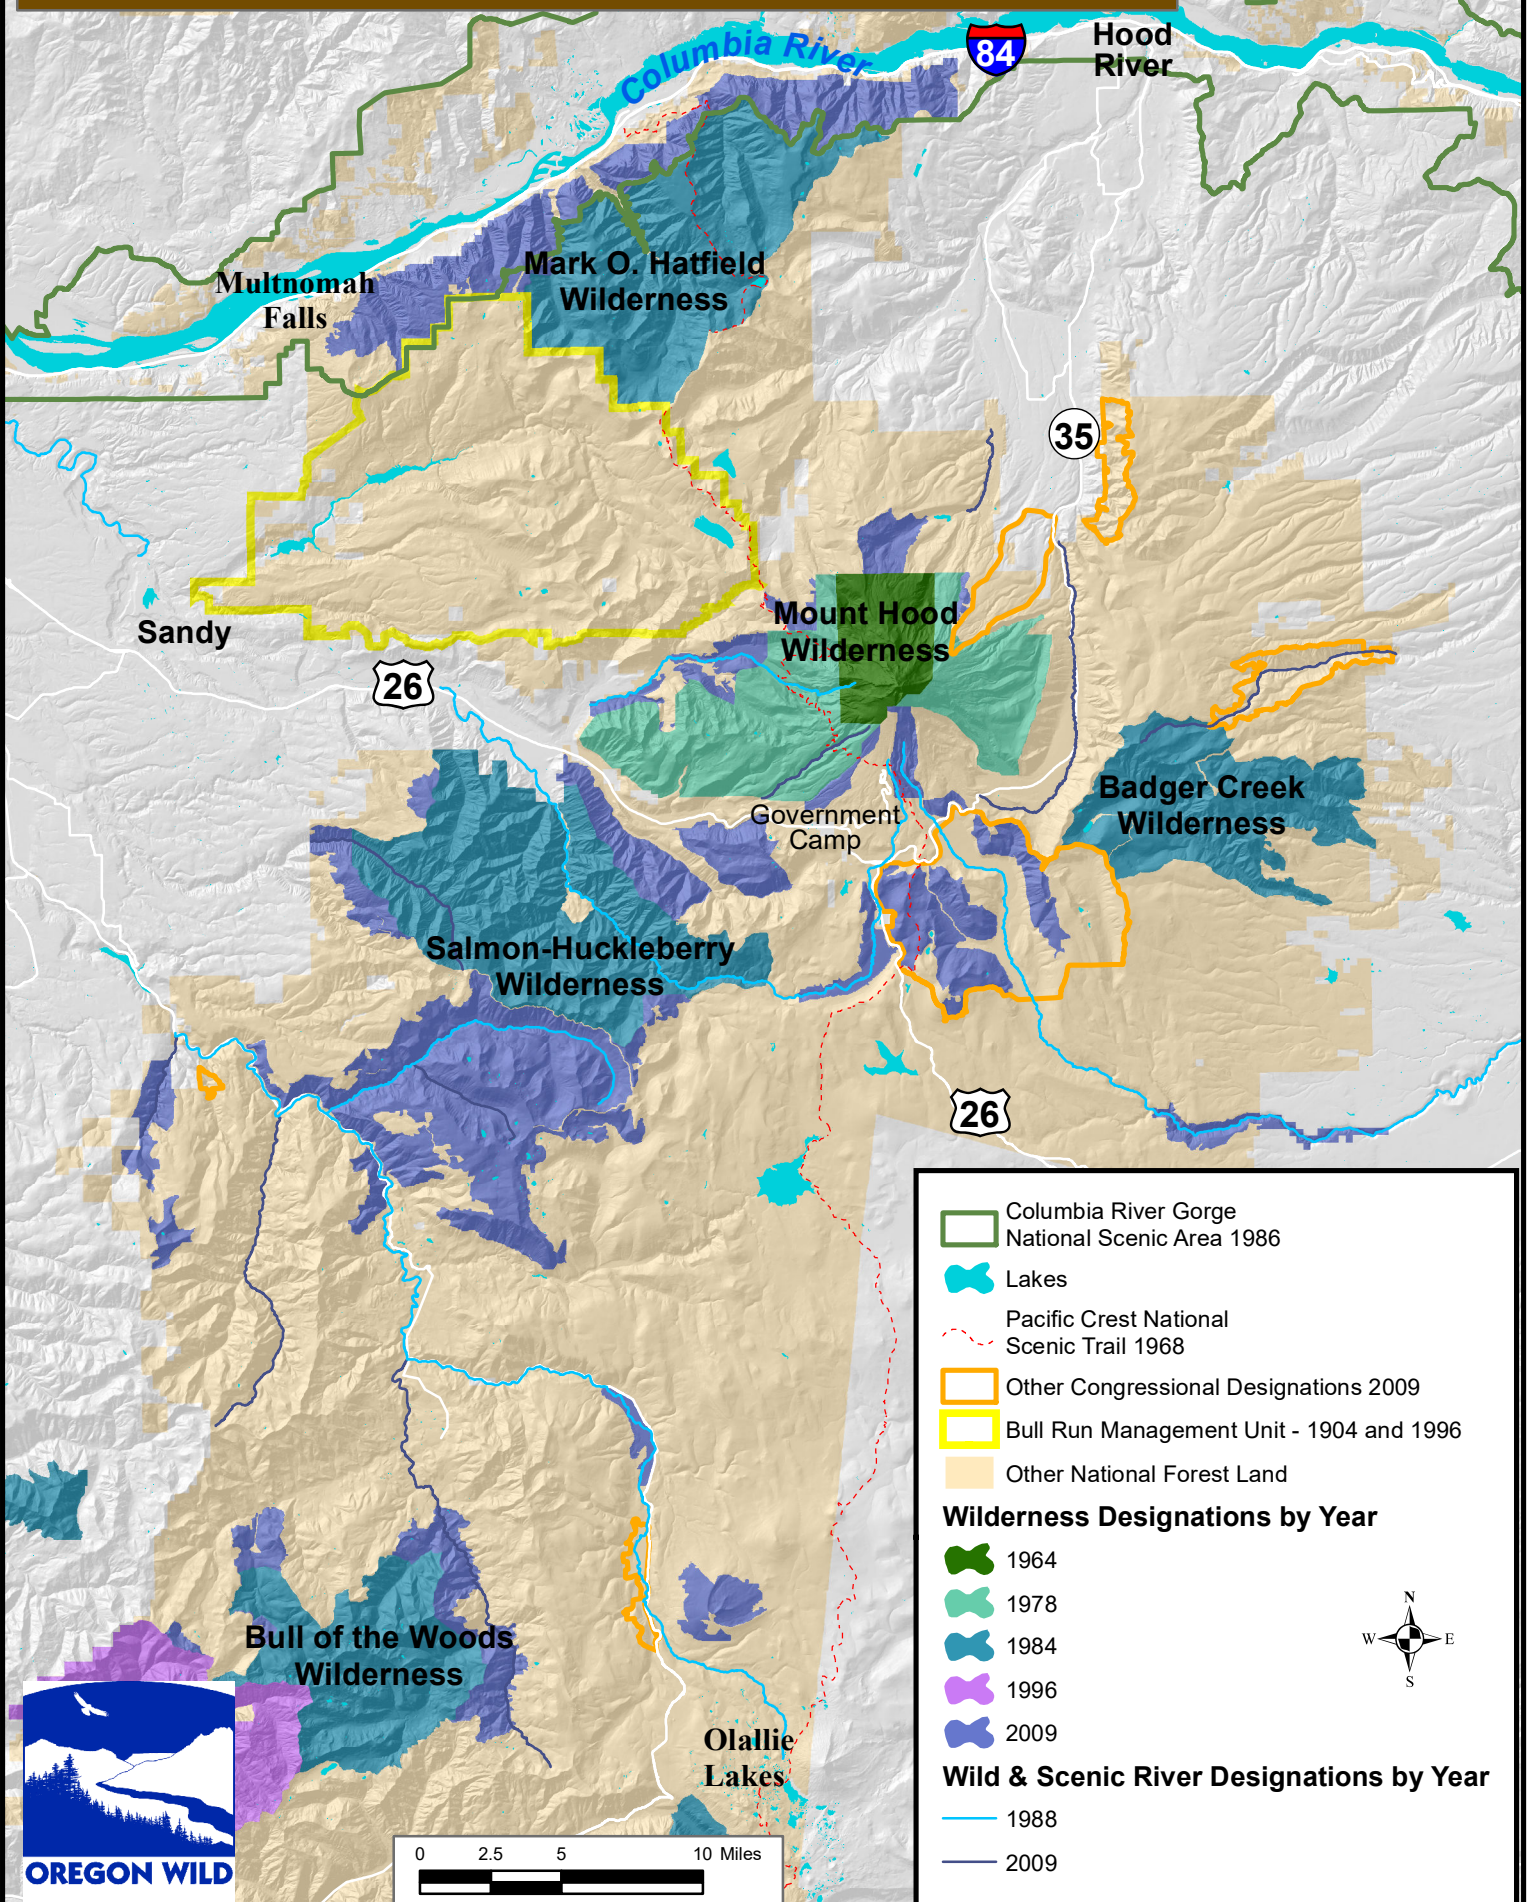

Congressional Conservation in the Mount Hood Region

- Columbia River Gorge National Scenic Area 1986
- Lakes
- Pacific Crest National Scenic Trail 1968
- Other Congressional Designations 2009
- Bull Run Management Unit - 1904 and 1996
- Other National Forest Land

Wilderness Designations by Year

- 1964
- 1978
- 1984
- 1996
- 2009

Wild & Scenic River Designations by Year

- 1988
- 2009