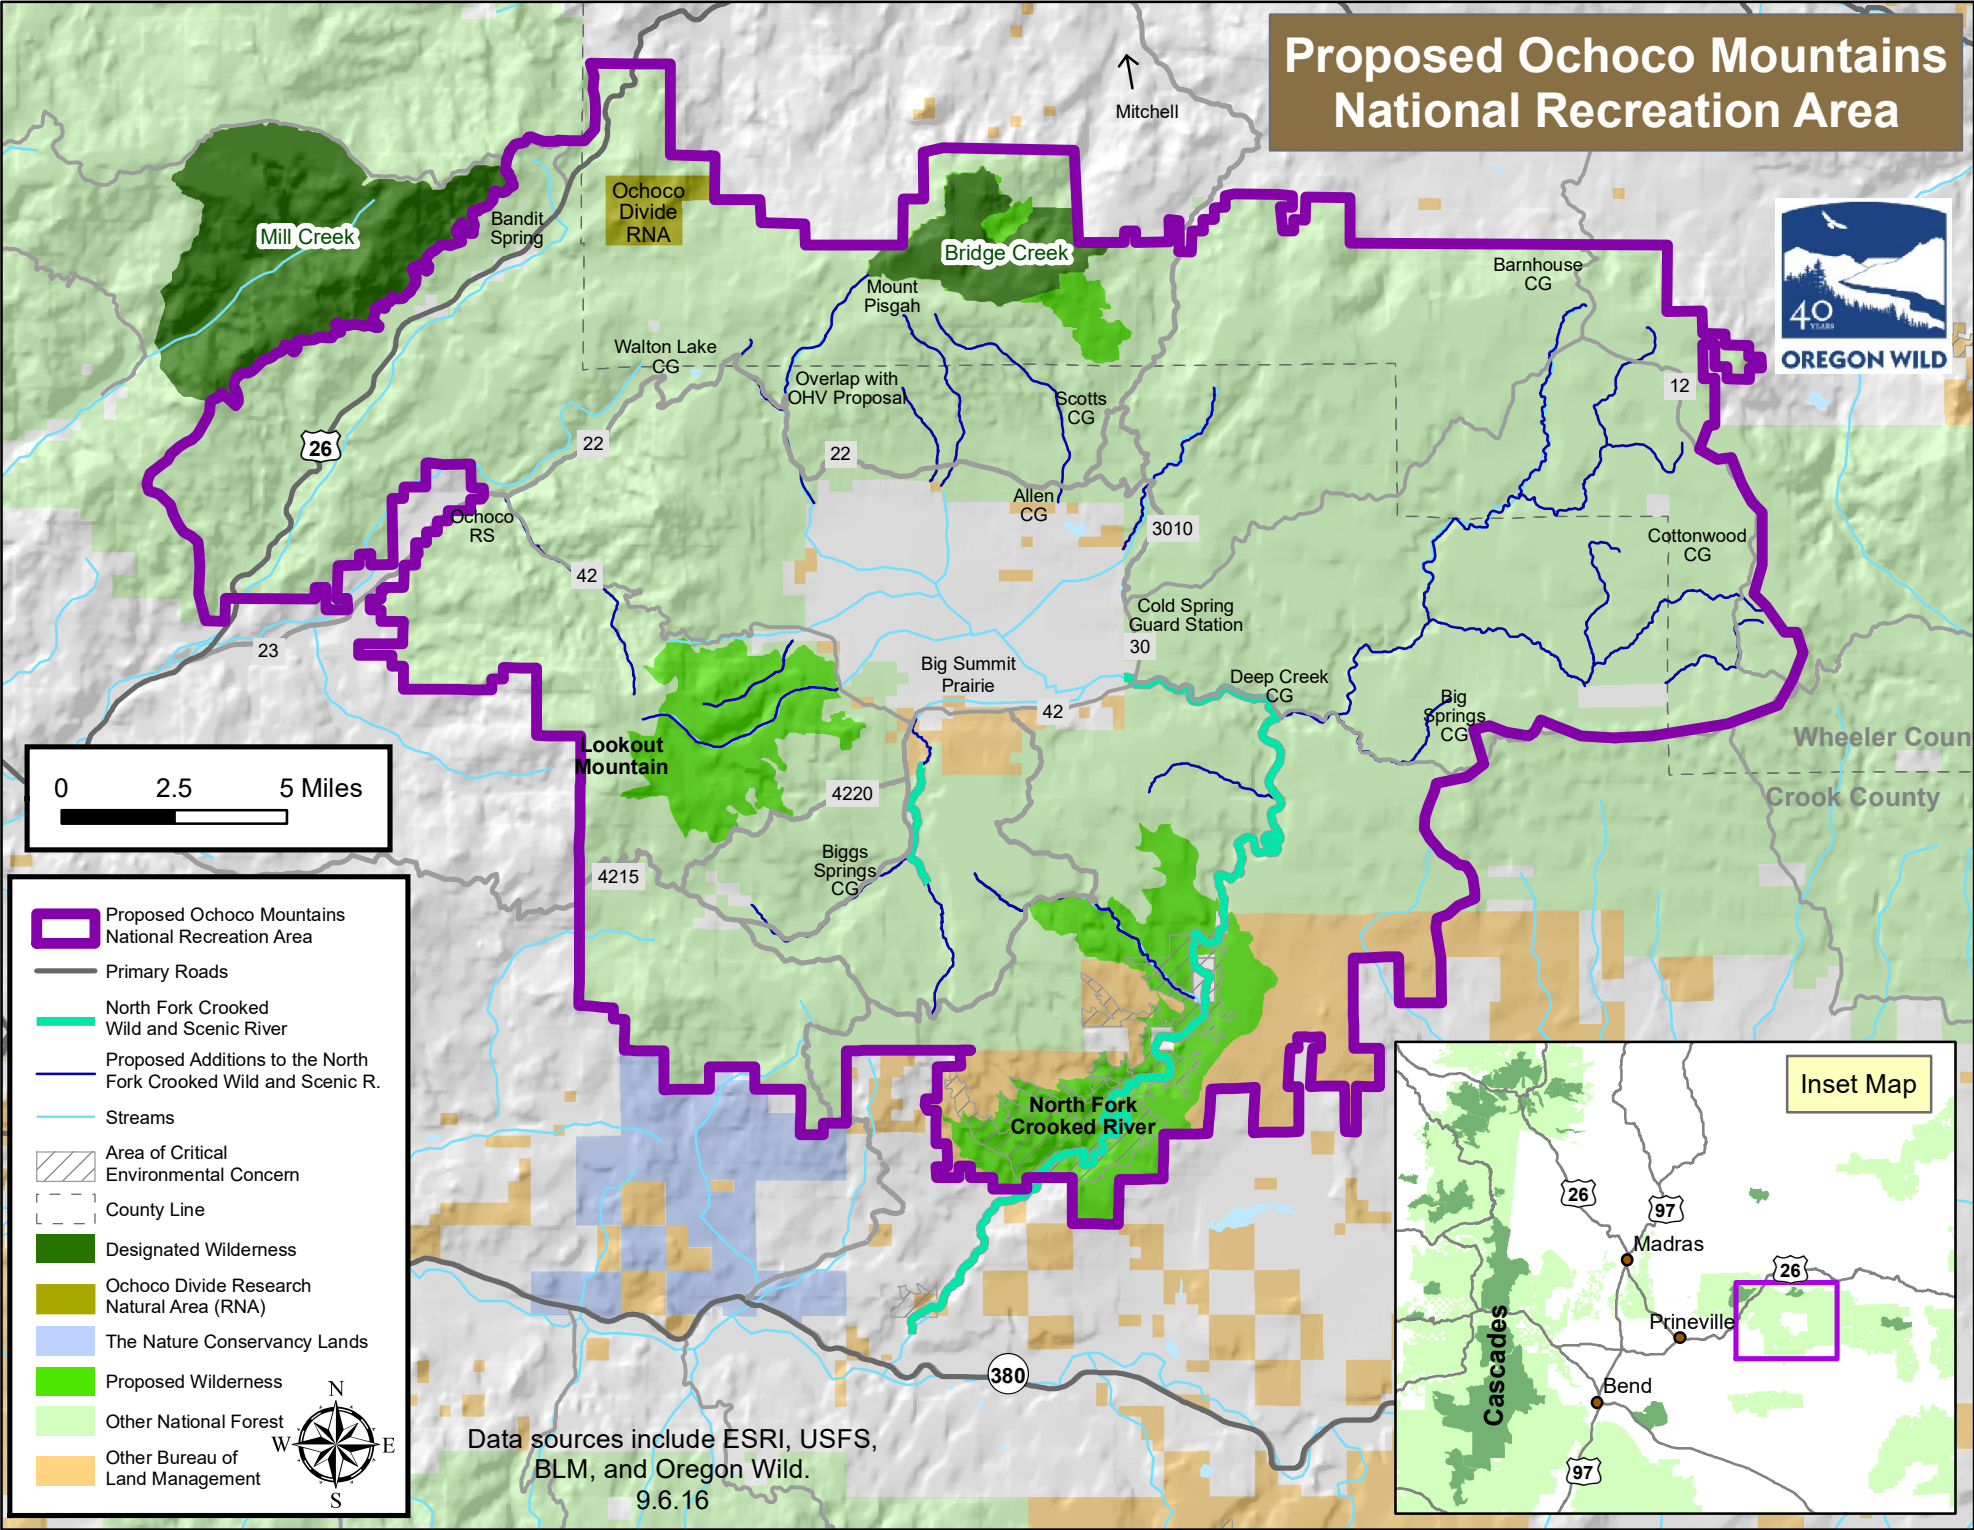

Proposed Ochoco Mountains National Recreation Area

- Proposed Ochoco Mountains National Recreation Area
- Primary Roads
- North Fork Crooked Wild and Scenic River
- Proposed Additions to the North Fork Crooked Wild and Scenic R.
- Streams
- Area of Critical Environmental Concern
- County Line
- Designated Wilderness
- Ochoco Divide Research Natural Area (RNA)
- The Nature Conservancy Lands
- Proposed Wilderness
- Other National Forest
- Other Bureau of Land Management

Data sources include ESRI, USFS, BLM, and Oregon Wild.
9.6.16

Inset Map