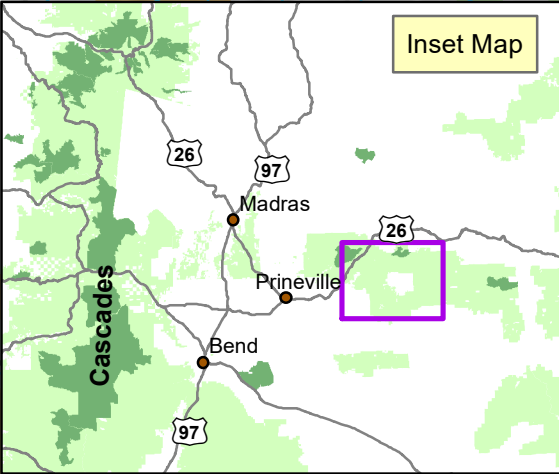

Proposed Ochoco Mountains National Recreation Area

- Proposed Ochoco Mountains National Recreation Area
- Primary Roads
- North Fork Crooked Wild and Scenic River
- Proposed Additions to the North Fork Crooked Wild and Scenic R.
- Streams
- Area of Critical Environmental Concern
- County Line
- Designated Wilderness
- Ochoco Divide Research Natural Area (RNA)
- The Nature Conservancy Lands
- Proposed Wilderness
- Other National Forest
- Other Bureau of Land Management

Data sources include ESRI, USFS, BLM, and Oregon Wild.
9.6.16

Inset Map