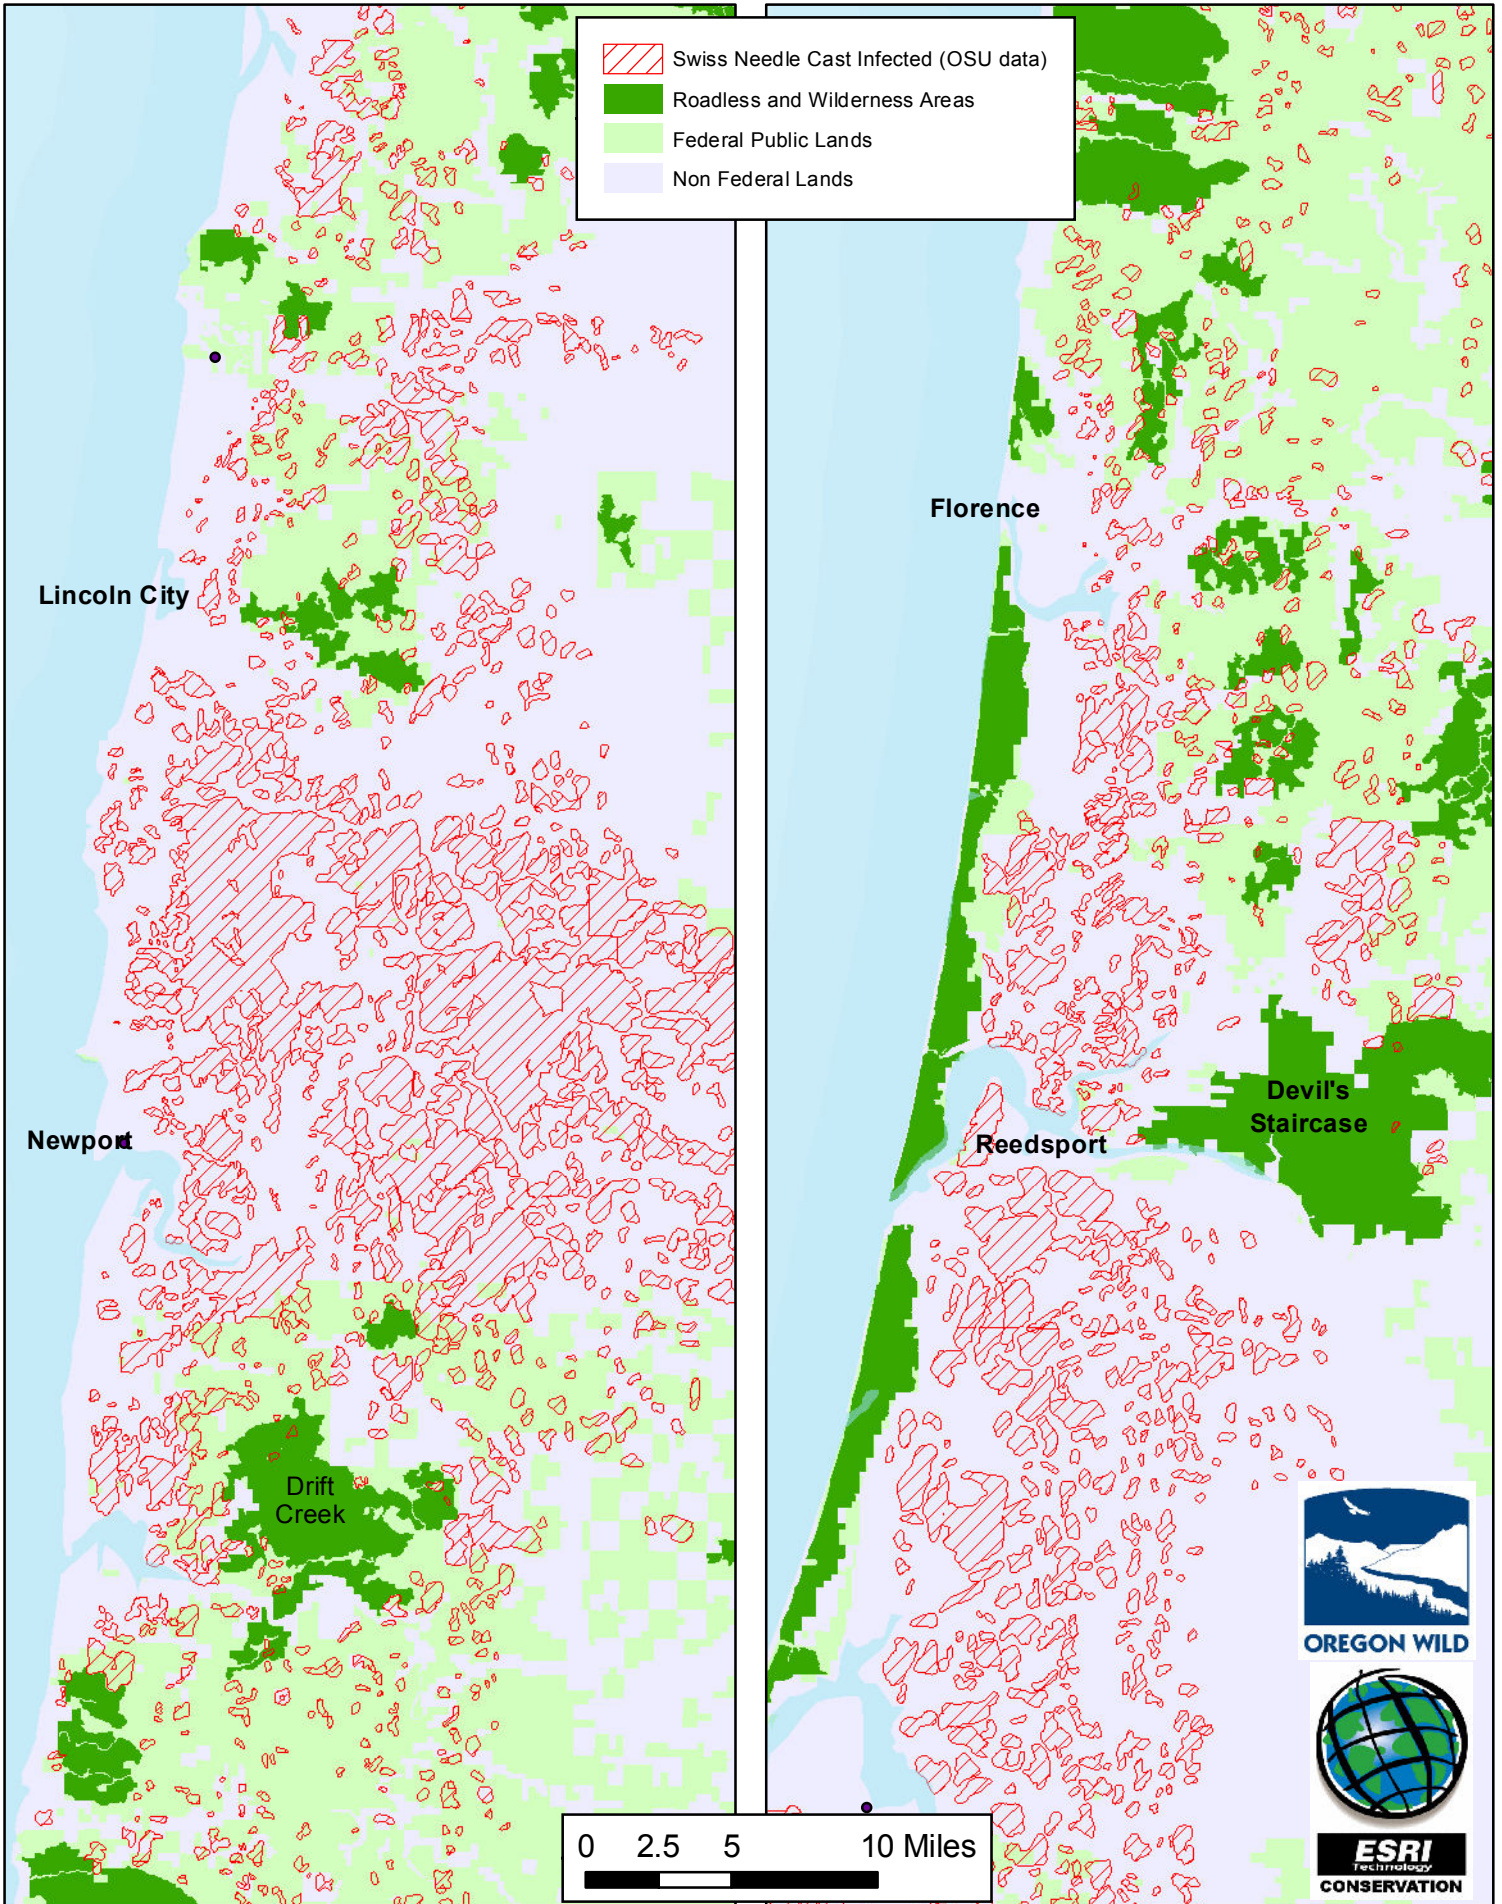

# Oregon Coast Range - Swiss Needle Cast Disease

North Central Oregon Coast

Central Oregon Coast

**ESRI**  
Technology  
CONSERVATION