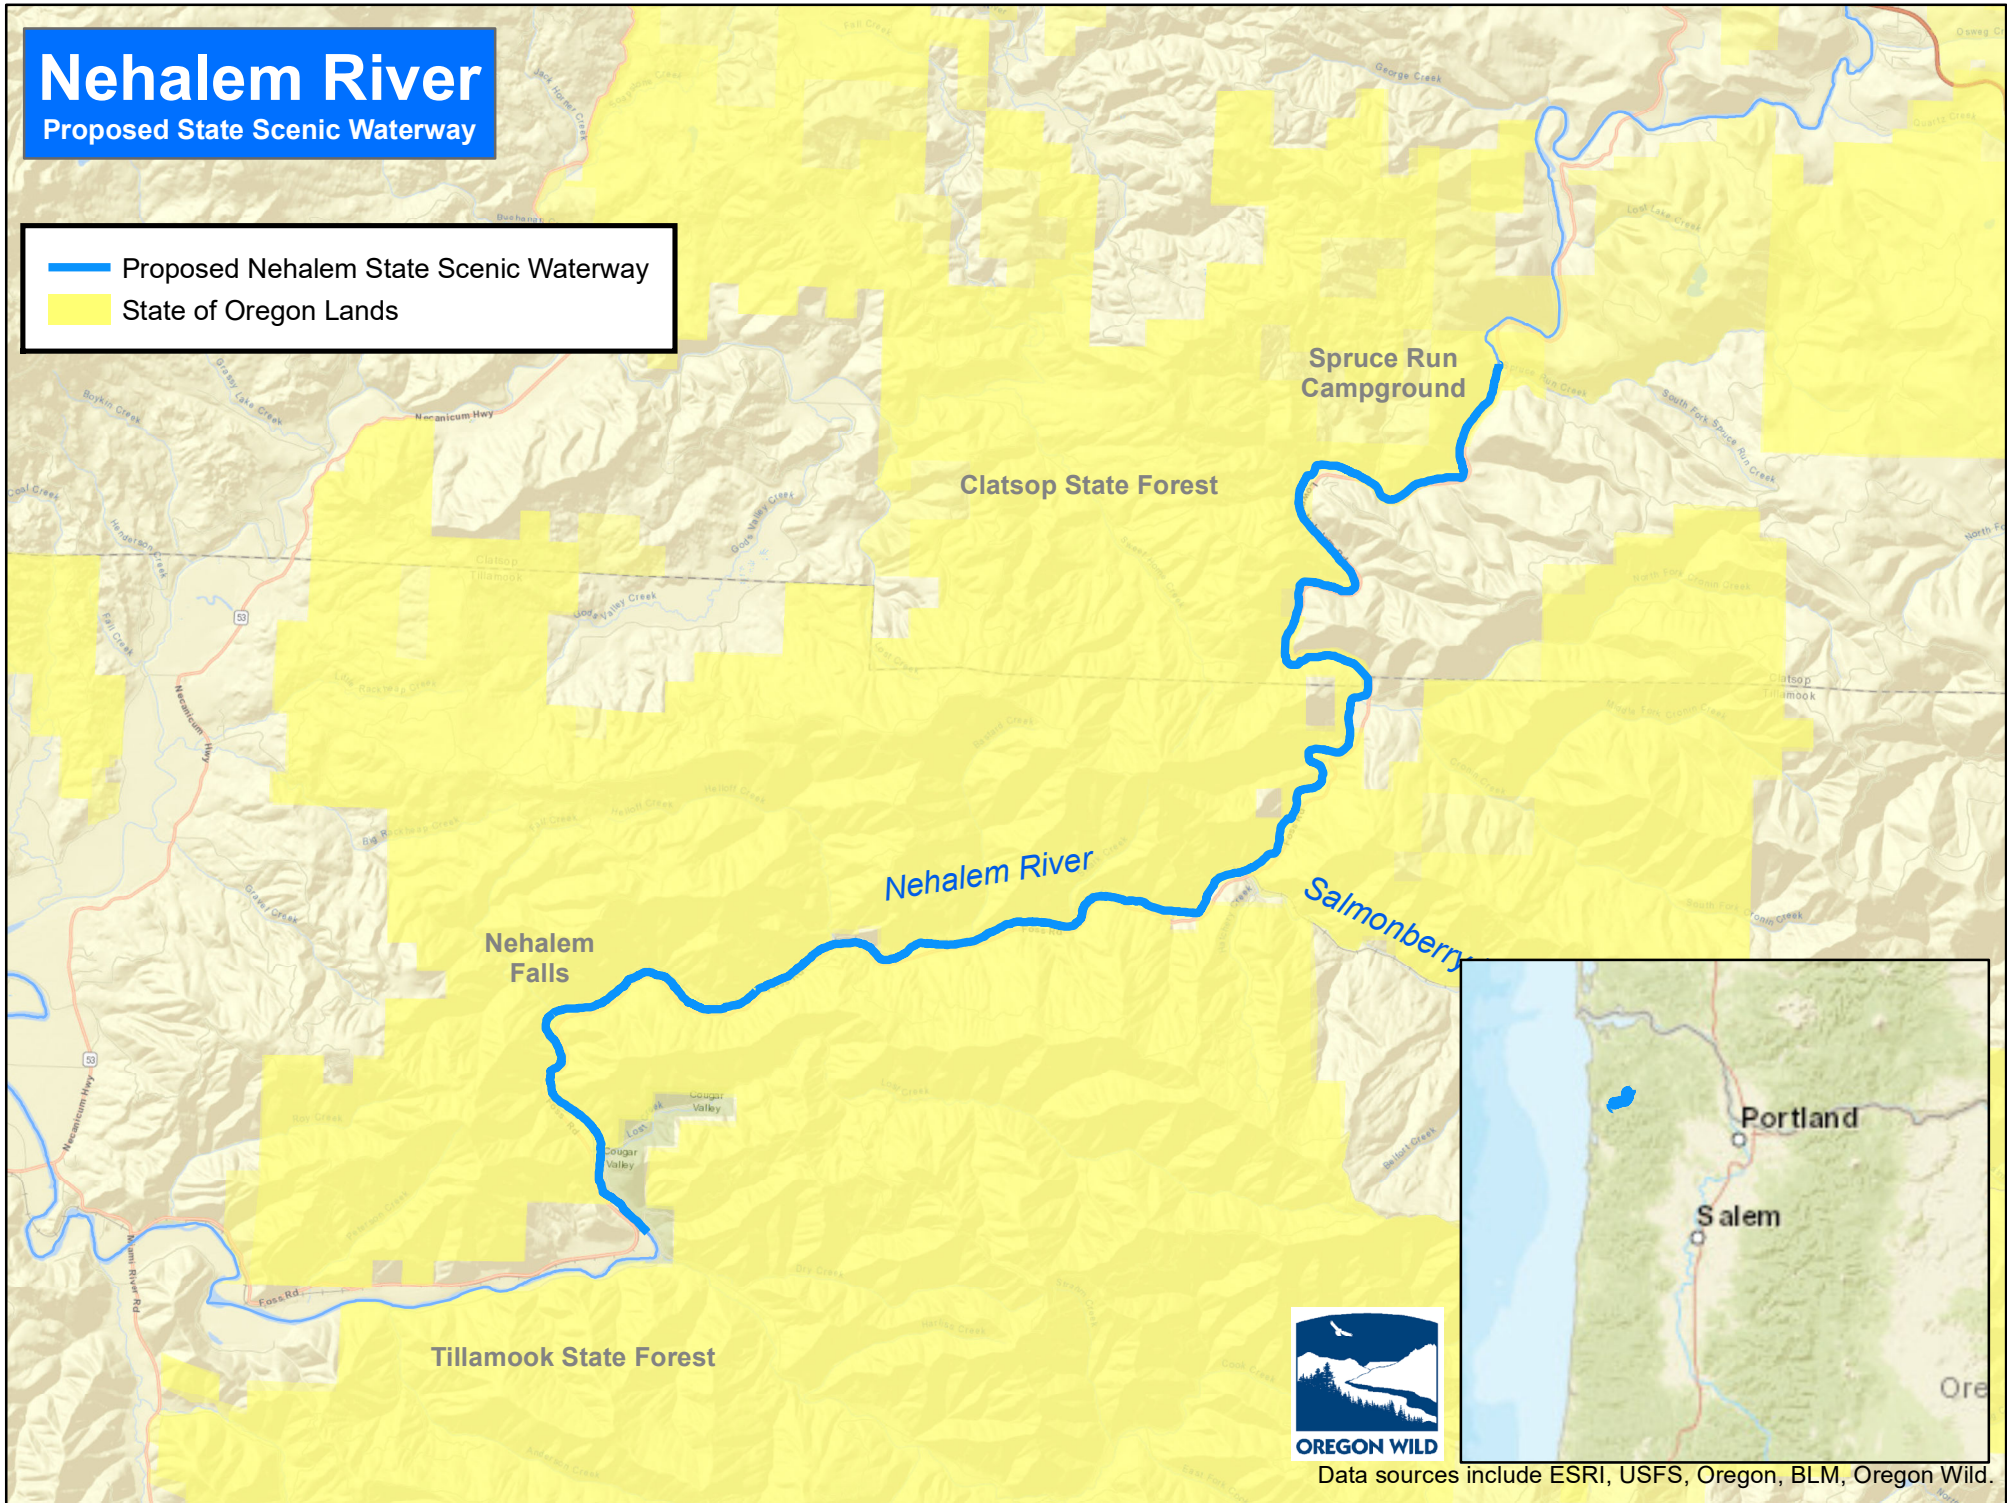

Nehalem River

Proposed State Scenic Waterway

- Proposed Nehalem State Scenic Waterway
- State of Oregon Lands

Data sources include ESRI, USFS, Oregon, BLM, Oregon Wild.