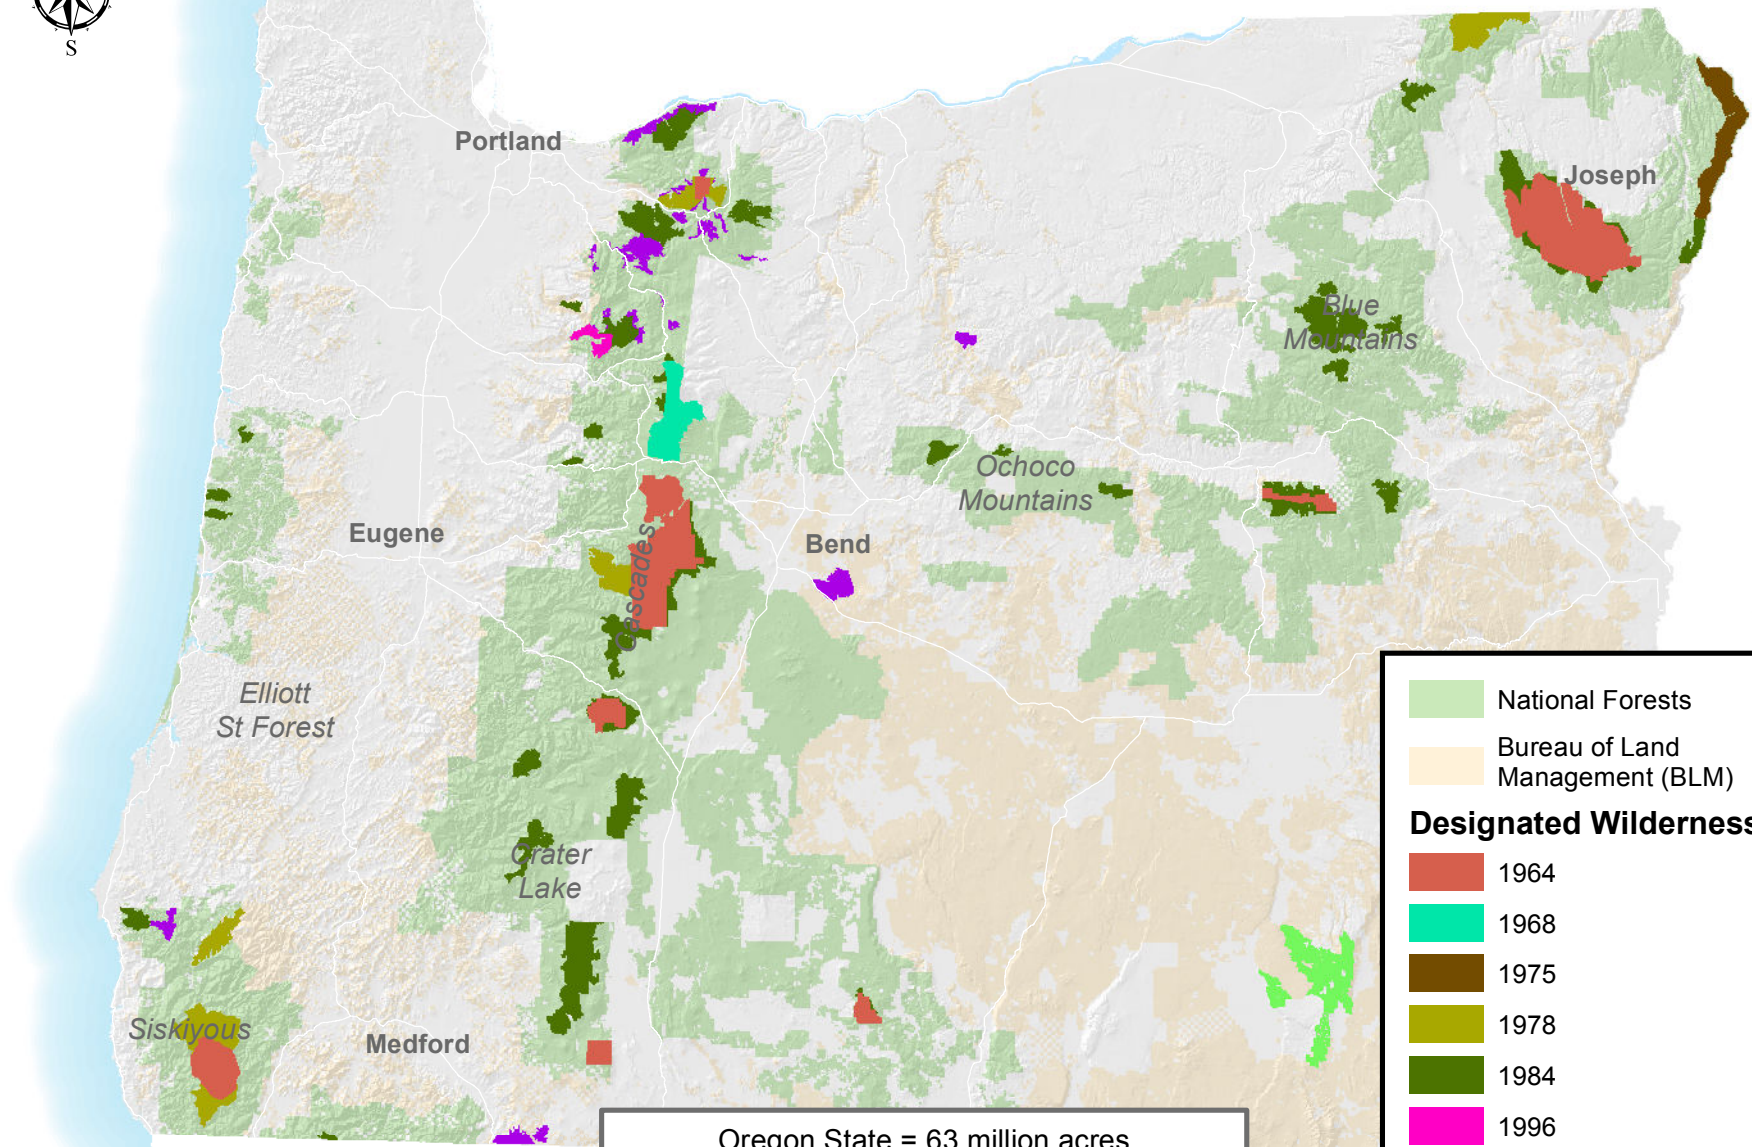

Oregon Wilderness

- National Forests
 - Bureau of Land Management (BLM)
- Designated Wilderness by Year**
- 1964
 - 1968
 - 1975
 - 1978
 - 1984
 - 1996
 - 2000
 - 2009

Oregon State = 63 million acres
 Wilderness = 2.5 million acres
 Bureau of Land Management = 16 million acres
 National Forests = 16 million acres